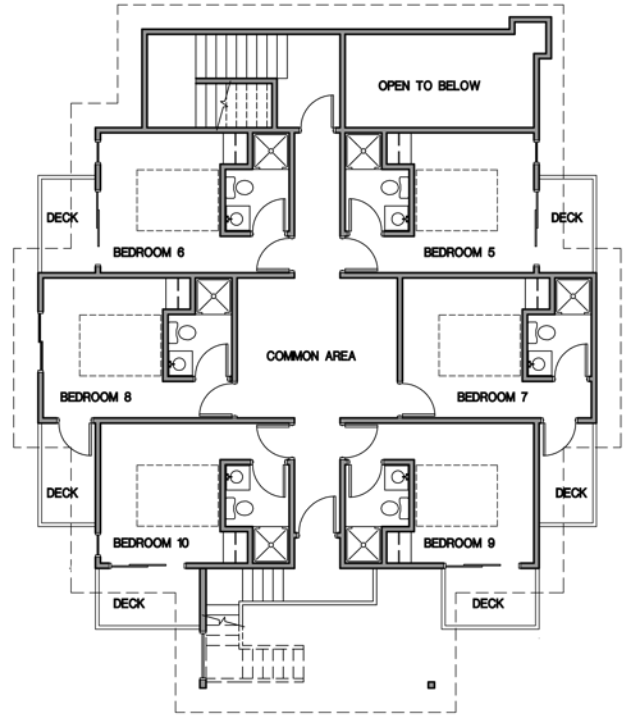

Schematics and sign-up sheets are provided in the pages that follow.

SANDY APARTMENT

Bedroom • 1 queen bed

“Chetco” • DUPLEX B

Bedroom • 1 queen bed

Living Room • couch/hide-a-bed

1

2

1

[2]

“Chetco” • DUPLEX A

Bedroom • 1 queen bed

Living Room • double bed

1

2

1

[2]

RIPPLING WATERS LODGE

LOWER LEVEL

UPPER LEVEL

Room 1 • 2 twins + private bath

1	
---	--

Room 2 • 1 queen + private bath

3	4
---	---

Room 3 • 1 queen + private bath

5	6
---	---

Room 4 • 1 queen + private bath

7	8
---	---

Room 5 • 1 queen + private bath

9	10
---	----

Room 6 • 1 queen + private bath

11	12
----	----