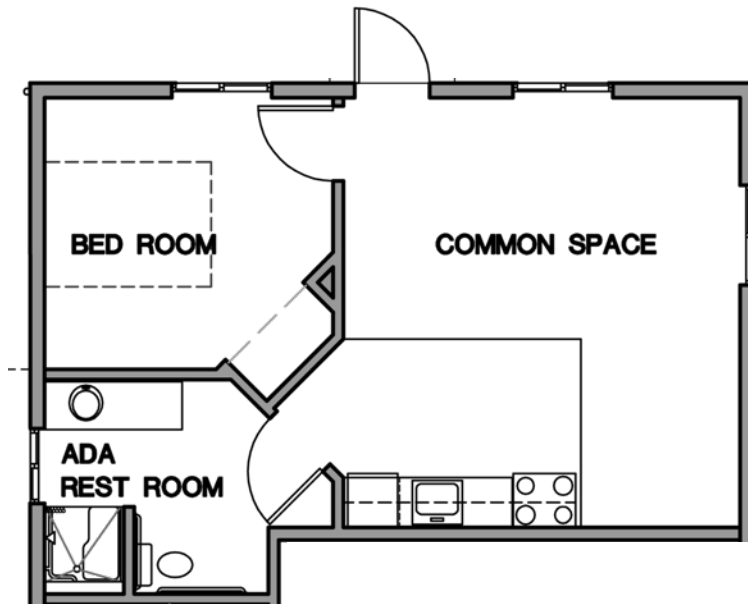

We can comfortably house 47 in private housing. (Over 50 if hide-a-beds in the "Chetco" Duplex are used. Linens are provided for all of our private lodging.

Cabin 9, the "Chetco" Duplex, and the Rippling Waters Lodge have kitchen areas. The Duplex is ideal for families as kids can sleep on the hide-a-bed. For larger families, we can open up the connecting doors and keep everyone together under one roof.

Schematics and sign-up sheets are provided in the pages that follow.

SANDY APARTMENT

Bedroom • 1 queen bed

“Chetco” • DUPLEX B

Bedroom • 1 queen bed

Living Room • couch/hide-a-bed

1

2

1

[2]

“Chetco” • DUPLEX A

Bedroom • 1 queen bed

Living Room • double bed

1

2

1