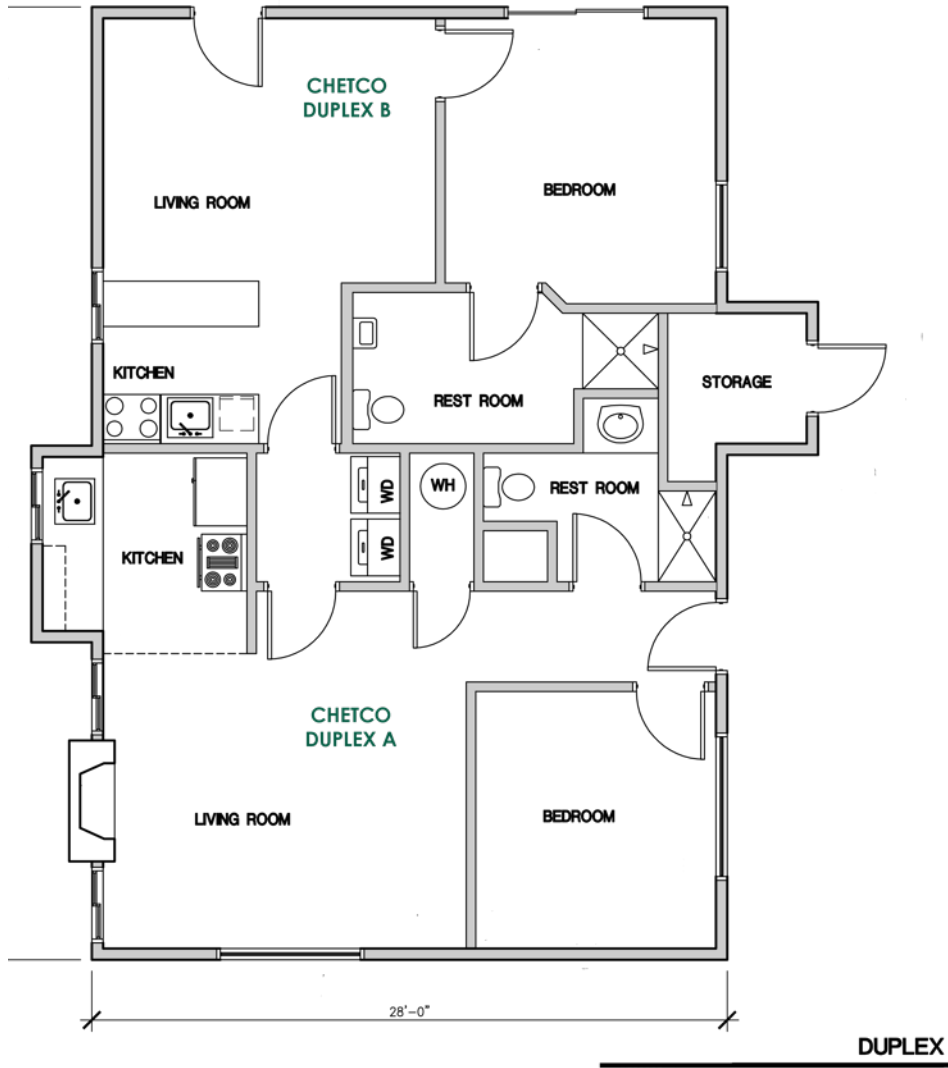

We can comfortably house 47 in private housing. (Over 50 if hide-a-beds in the "Chetco" Duplex are used. Linens are provided for all of our private lodging.

Cabin 9, the "Chetco" Duplex, and the Rippling Waters Lodge have kitchen areas. The Duplex is ideal for families as kids can sleep on the hide-a-bed. For larger families, we can open up the connecting doors and keep everyone together under one roof.

Schematics and sign-up sheets are provided in the pages that follow.

SANDY APARTMENT

Bedroom • 1 queen bed

“Chetco” • DUPLEX B

Bedroom • 1 queen bed

Living Room • couch/hide-a-bed

1

2

1

[2]

“Chetco” • DUPLEX A

Bedroom • 1 queen bed

Living Room • double bed

1

2

1

[2]

RIPPLING WATERS LODGE

LOWER LEVEL

UPPER LEVEL

Room 1 • 2 twins + private bath

1	
---	--

Room 2 • 1 queen + private bath

3	4
---	---