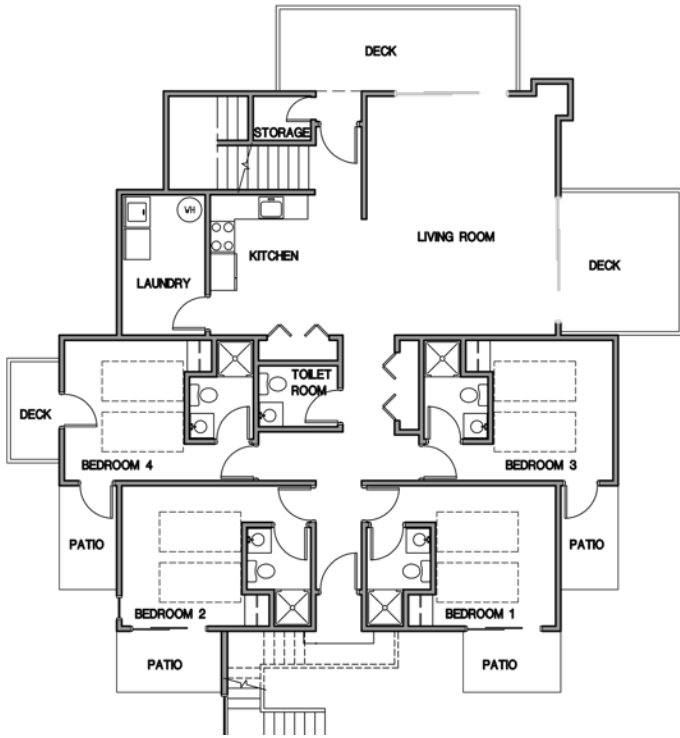

Schematics and sign-up sheets are provided in the pages that follow.

SANDY APARTMENT

Bedroom • 1 queen bed

“Chetco” • DUPLEX B

Bedroom • 1 queen bed

Living Room • couch/hide-a-bed

1

2

1

[2]

“Chetco” • DUPLEX A

Bedroom • 1 queen bed

Living Room • double bed

1

2

1

[2]

RIPPLING WATERS LODGE

LOWER LEVEL

UPPER LEVEL

Room 1 • 2 twins + private bath

1	
---	--

Room 2 • 1 queen + private bath

3	4
---	---

Room 3 • 1 queen + private bath

5	6
---	---

Room 4 • 1 queen + private bath

7	8
---	---

Room 5 • 1 queen + private bath

9	10
---	----

Room 6 • 1 queen + private bath

11	12
----	----